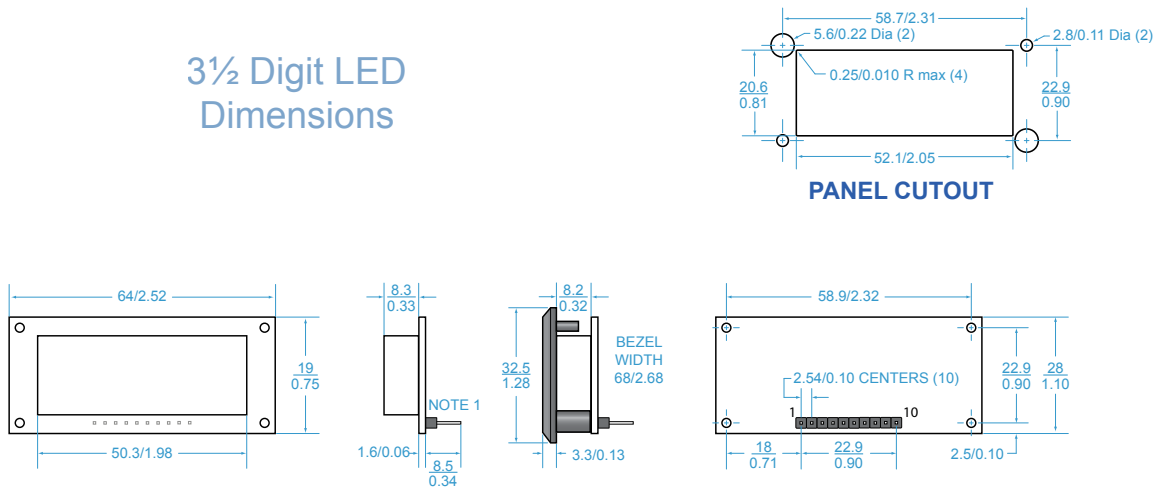

3½ Digit "Miniature" LCD Dimensions

3½ Digit LED Dimensions

3½ Digit "Big Digit" LED Dimensions