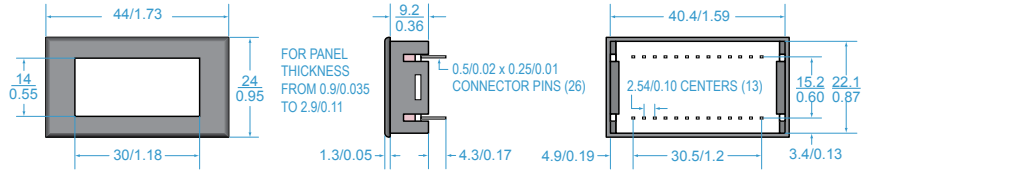

3½ Digit "Miniature" LCD Dimensions

3½ Digit LED Dimensions

3½ Digit "Big Digit" LED Dimensions